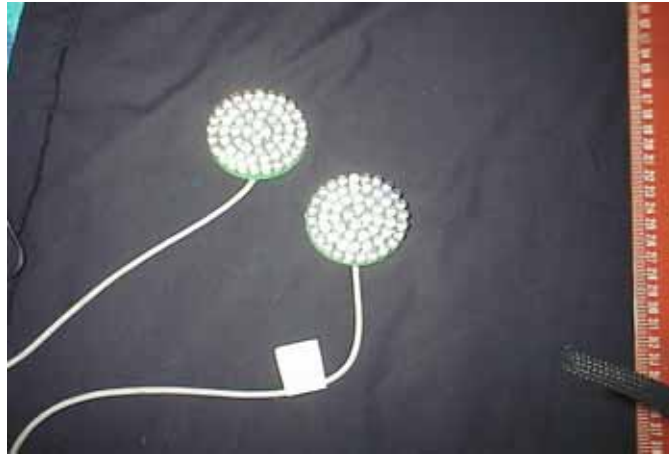

Section 8 – Single Leds and Discs

1. LEDs – 5 mm (Brightest in Australasia)

Code	Colour	Angle	Bin	mcd
BUL5 LEHR 508T	RED	15 DEG	Q	7,500
BUL5 LEHR 515T	RED	30 DEG	Q	7,500
BUL5 LEHR 530T	RED	60 DEG	P	6,000
BUL5 LEYY 508T	AMBER	15 DEG	Q	7,500
BUL5 LEYY 515T	AMBER	30 DEG	R	10,000
BUL5 LEYY 530T	AMBER	60 DEG	P	6,000
BUL5 LEYY 540T	AMBER	80 DEG	L	2,200
BUL5 LEWW 515	WHITE	30 DEG	O	4,500
BUL5 LEWW 530	WHITE	60 DEG	N	3,600

All whites are Bin C (K3500-K4500) unless otherwise requested

BUL5 LEBB 515	BLUE	30 DEG	P	6,000
BUL5 LEBB 53A	BLUE	60 DEG	L	2,200
BUL5 LEBB 555	BLUE	110 DEG	L	2,200
BUL5 LEPG 515	GREEN	30 DEG	S	13,000
BUL5 LEPG 530	GREEN	60 DEG	R	10,000

DISC LIGHTS – STANDARD CLUSTERS

Smartlite Leds has a range of standard disc lights and can manufacture to suit client specifications.

These discs can be epoxied for waterproofing if required.

Colours available are white, blue, red, amber and green.