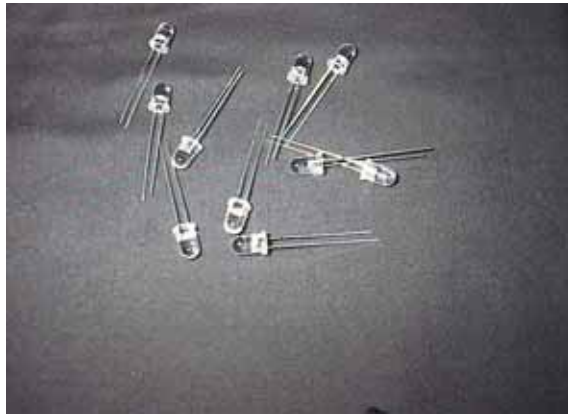

Section 8 – Single Leds and Discs

1. LEDs – 5 mm (Brightest in Australasia)

Code	Colour	Angle	Bin	mcd
BUL5 LEHR 508T	RED	15 DEG	Q	7,500
BUL5 LEHR 515T	RED	30 DEG	Q	7,500
BUL5 LEHR 530T	RED	60 DEG	P	6,000
BUL5 LEYY 508T	AMBER	15 DEG	Q	7,500
BUL5 LEYY 515T	AMBER	30 DEG	R	10,000
BUL5 LEYY 530T	AMBER	60 DEG	P	6,000
BUL5 LEYY 540T	AMBER	80 DEG	L	2,200
BUL5 LEWW 515	WHITE	30 DEG	O	4,500
BUL5 LEWW 530	WHITE	60 DEG	N	3,600

All whites are Bin C (K3500-K4500) unless otherwise requested

BUL5 LEBB 515	BLUE	30 DEG	P	6,000
BUL5 LEBB 53A	BLUE	60 DEG	L	2,200
BUL5 LEBB 555	BLUE	110 DEG	L	2,200
BUL5 LEPG 515	GREEN	30 DEG	S	13,000
BUL5 LEPG 530	GREEN	60 DEG	R	10,000

DISC LIGHTS – STANDARD CLUSTERS

Smartlite Leds has a range of standard disc lights and can manufacture to suit client specifications.

These discs can be epoxied for waterproofing if required.

Colours available are white, blue, red, amber and green.